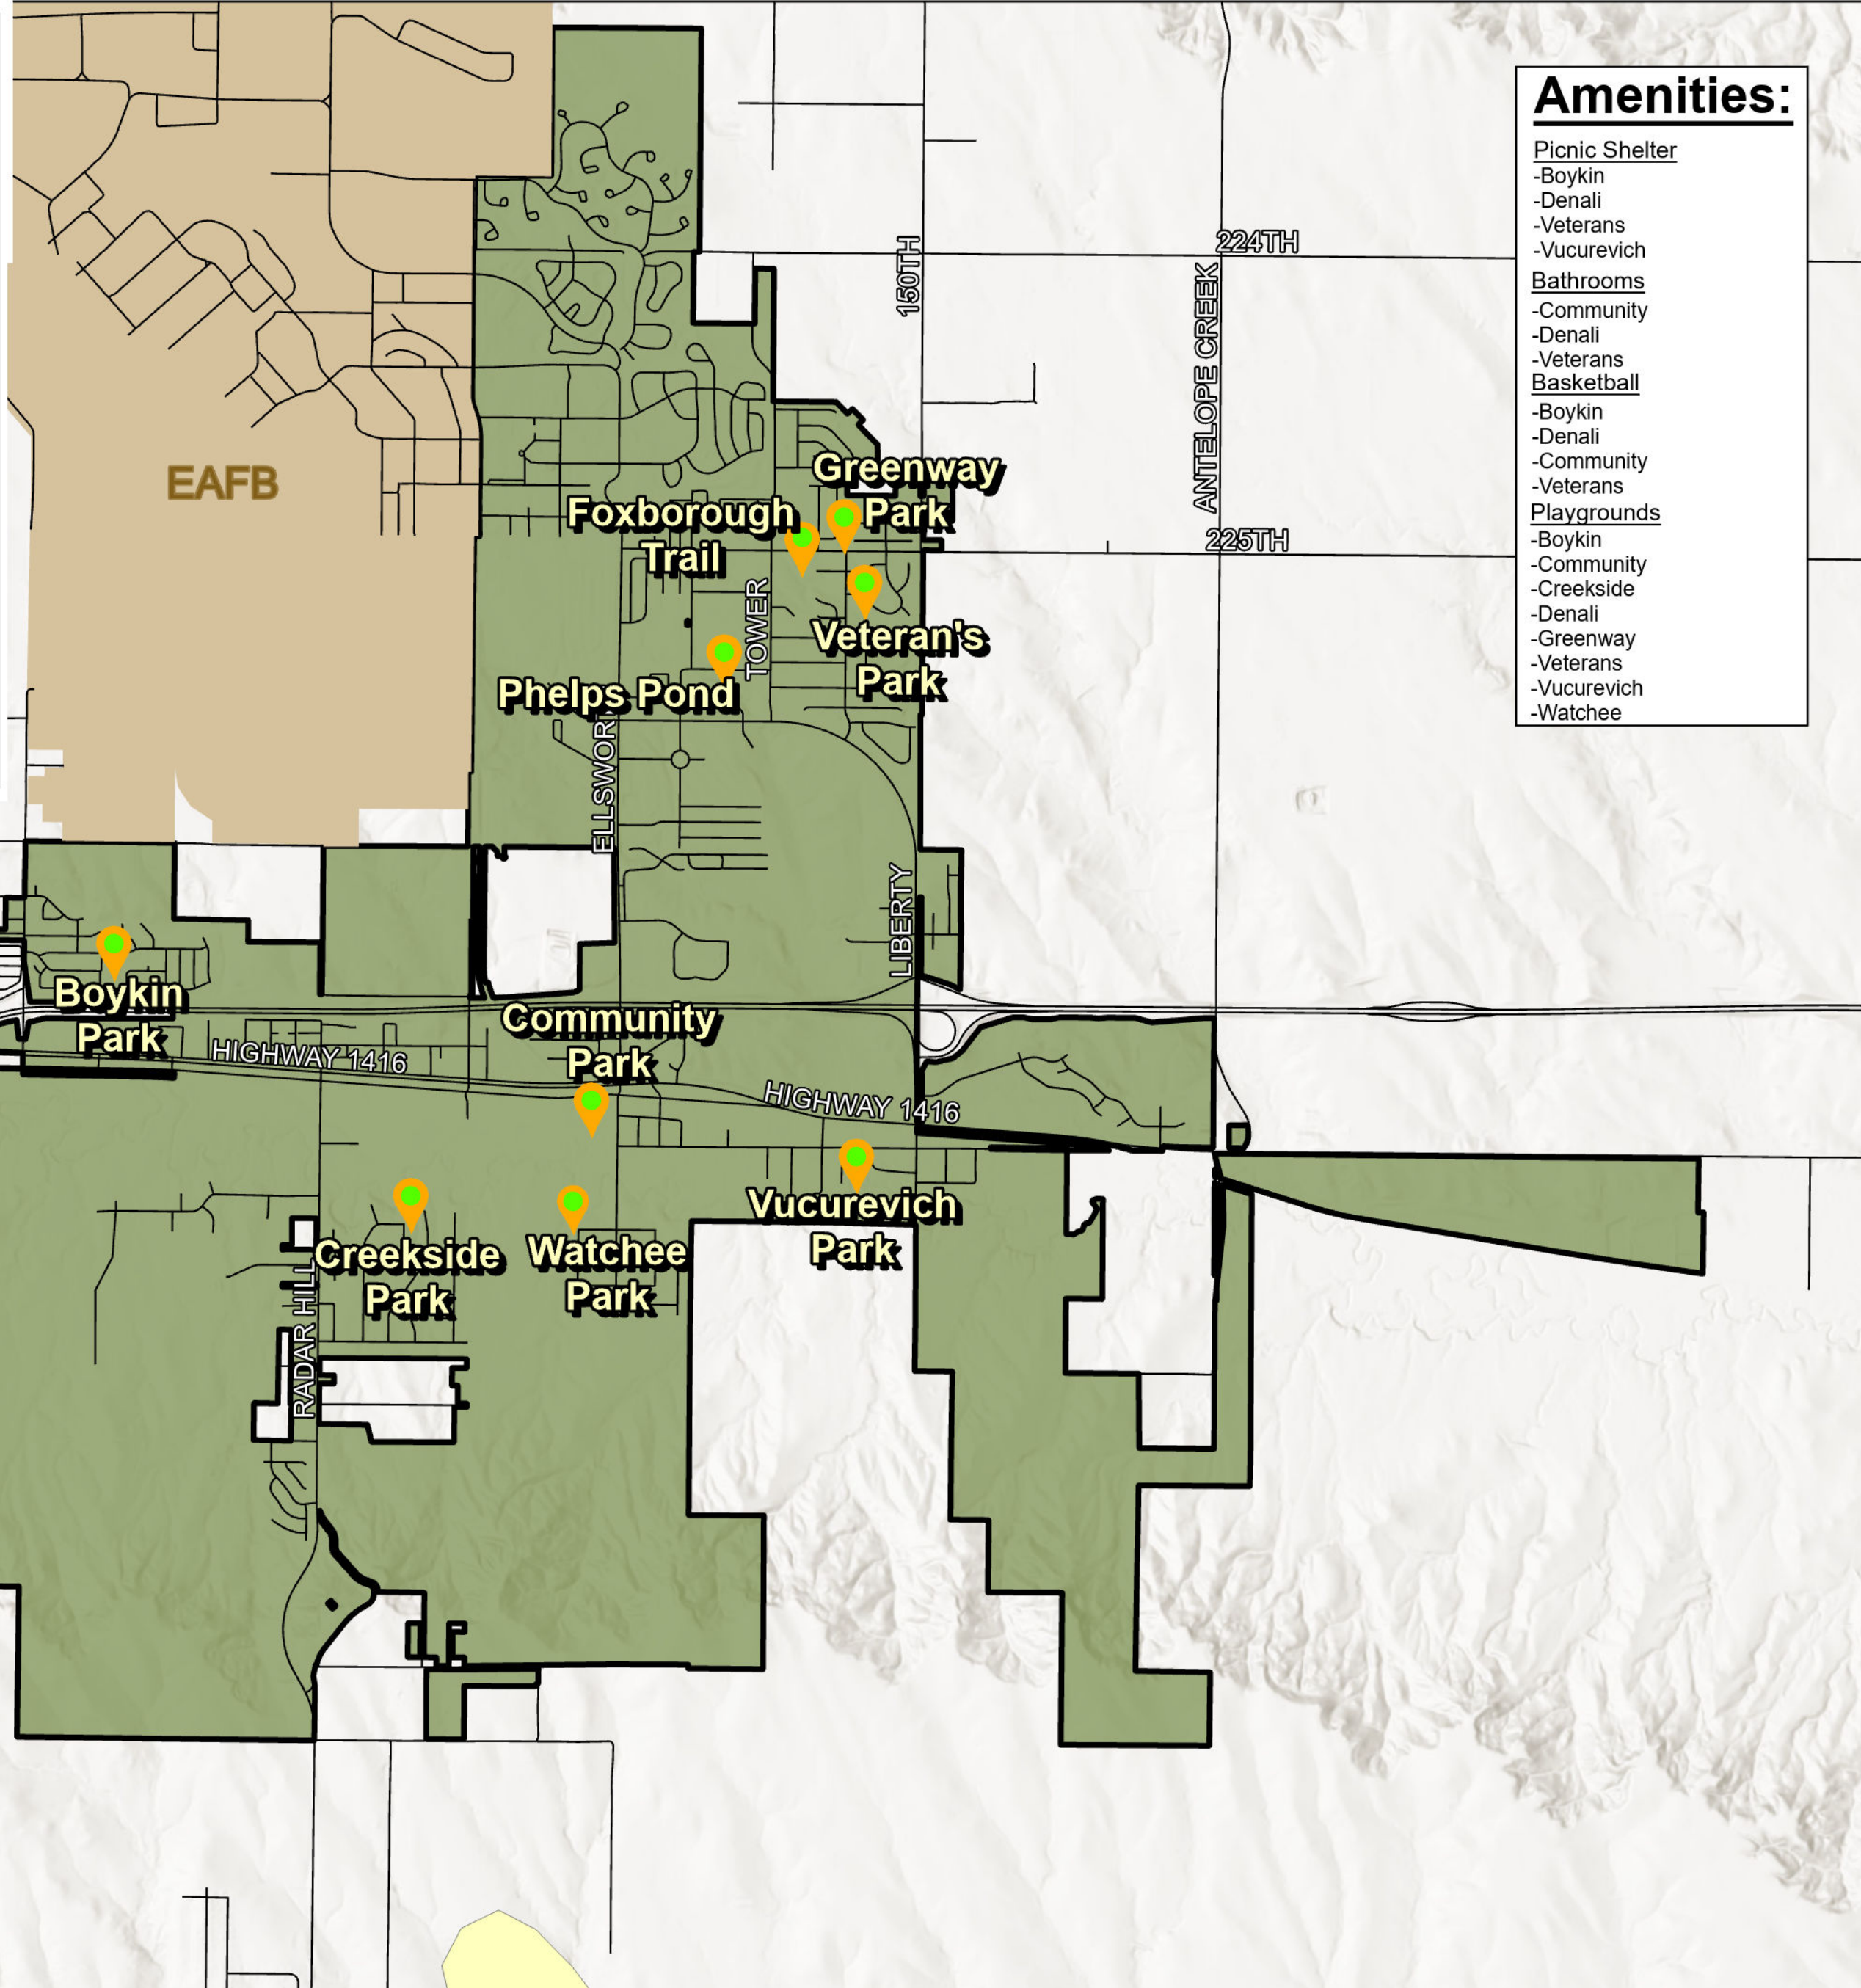

City of Box Elder Parks Map

- Amenities:**
- Picnic Shelter**
 - Boykin
 - Denali
 - Veterans
 - Vucurevich
 - Bathrooms**
 - Community
 - Denali
 - Veterans
 - Basketball**
 - Boykin
 - Denali
 - Community
 - Veterans
 - Playgrounds**
 - Boykin
 - Community
 - Creekside
 - Denali
 - Greenway
 - Veterans
 - Vucurevich
 - Watchee